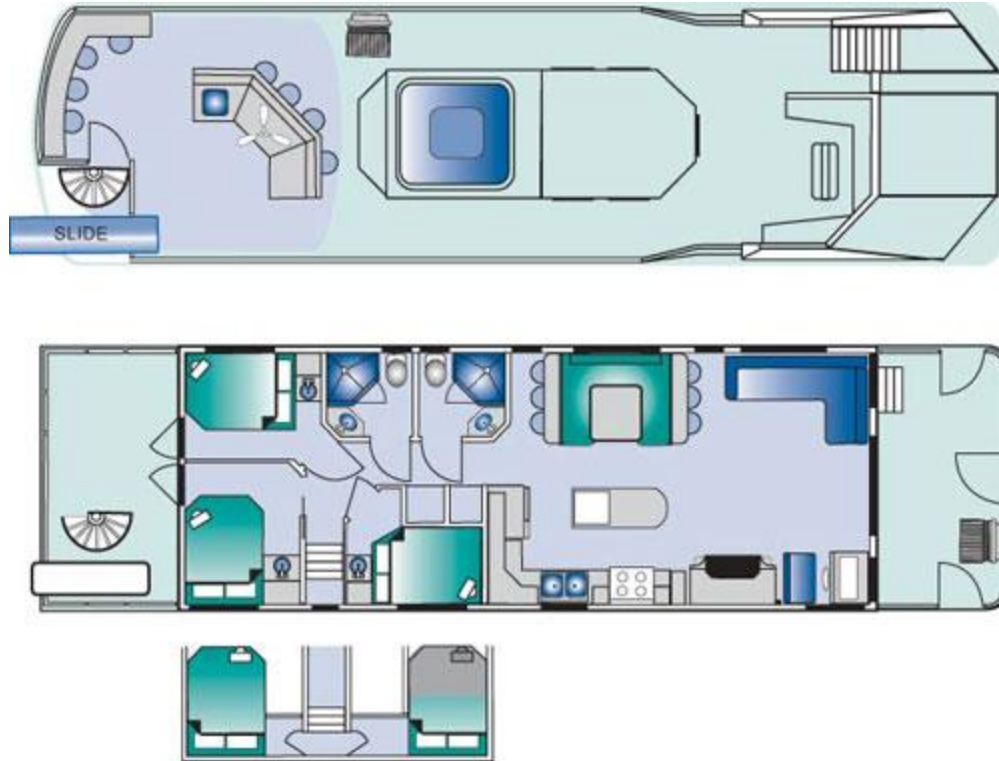

Genesis Houseboat Details

Right Exterior

Top Deck

Top Deck Two

Interior

Stateroom With Vanity

Lower Stateroom

Bathroom

Floorplan

Size

56x15

4 cyl. 140HP

New to the fleet in 2003

Sleeping Arrangements (Sleeps 14)

3 staterooms with sinks, vanities, TVs and DVD players - Sleep 2 each

2 lower cuddy cabins with TVs and DVD players - Sleep 2 each

Raised kitchen ceiling with fan

Kitchen island with dishwasher

Barstool seating

Other Amenities

Gas Fireplace

Entertainment center with satellite, VCR/DVD player, and Surround Sound

1 large ice chest

Propane BBQ on front deck

Freestanding wet bar with sink & small fridge

L-shaped bar overlooking lake

Propane BBQ

Hard top over wet bar with ceiling fans

TV with DVD player and Satellite reception

Slide and swim ladder

8-person spa

Additional sun lounging area on top of penthouse