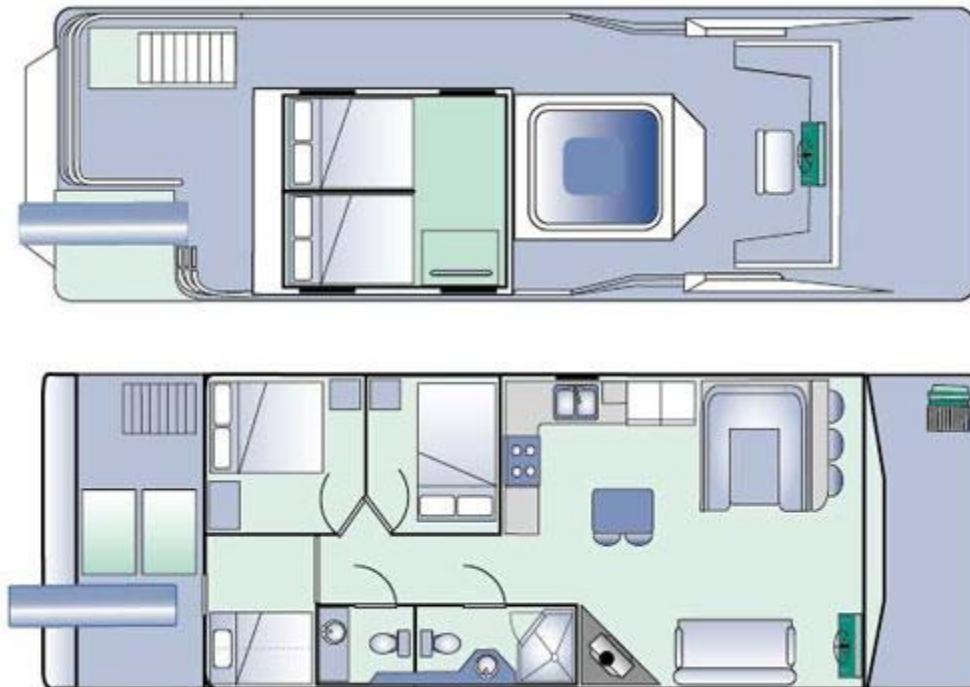

Ultimate Cruiser Houseboat Details

Right Exterior

Interior

Penthouse

Stateroom

Full Bath

Floorplan

Size

56' x 14' 8" 140 HP engine

110V Generator

Sleeping Arrangements (Sleeps 15)

2 Staterooms - Sleep 2 each

One Stateroom with double bed and single bunk - Sleeps 3

2 penthouse rooms - Sleep 2 each

Sofa converts into a bed - Sleeps 2

Kitchen Appliances

2 RV style refrigerators and freezers

Coffee maker, toaster, blender, microwave, and trash compactor

Other Amenities

1.5 bathrooms

Storage

Boarding ladder

Sliding glass door