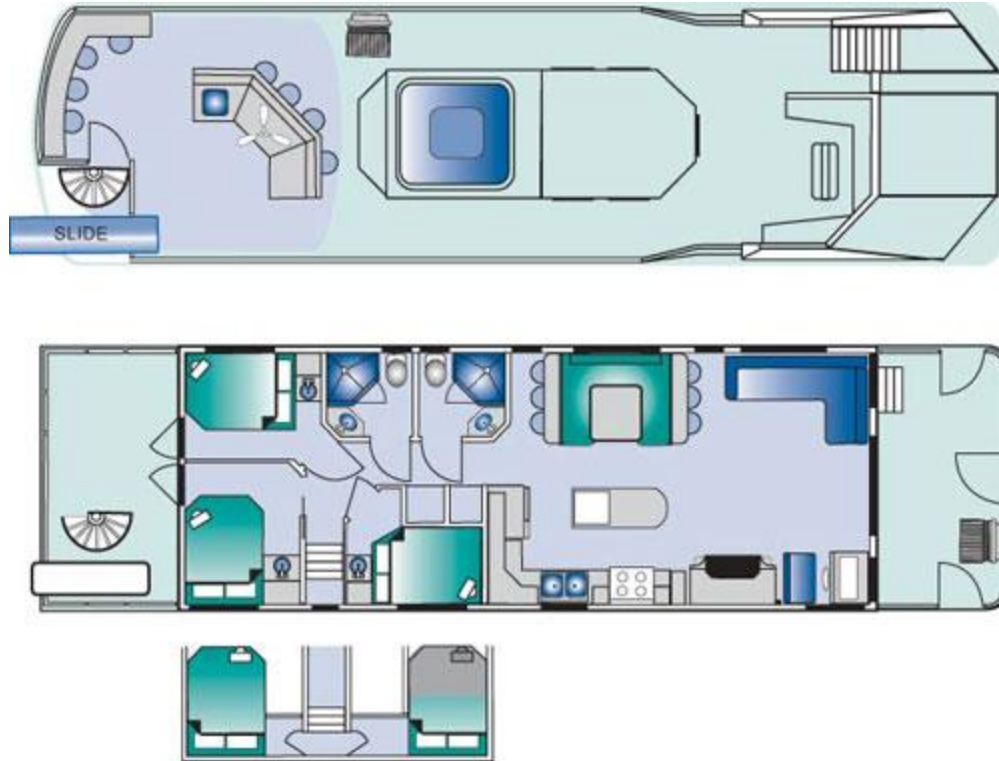

## Genesis Houseboat Details

Right Exterior

Top Deck

Top Deck Two

Interior

Stateroom With Vanity

Lower Stateroom

Bathroom

Dinette converts into a bed ~ Sleeps 2

Barstool seating

## Top Deck

Flybridge with bimini top & seating

Freestanding wet bar with sink & small fridge

L-shaped bar overlooking lake

Propane BBQ

Hard top over wet bar with ceiling fans

TV with DVD player and Satellite reception