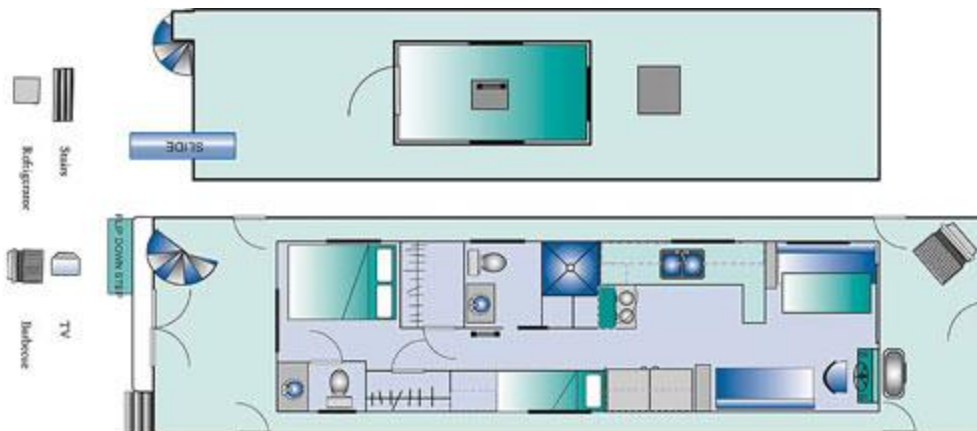

Deluxe Lakecruiser Houseboat Details

Exterior

Interior

Stateroom

Bunks In Hall

Full Bath

Floorplan

Size

56x15

V-8 260HP

Sleeping Arrangements (Sleeps 12)

Penthouse room - Sleeps 4

Couch converts to bed - Sleeps 2

Dinette converts into a bed - Sleeps 2

2 single bunks in hall - Sleeps 1 each

Semi-private stateroom Sleeps 2