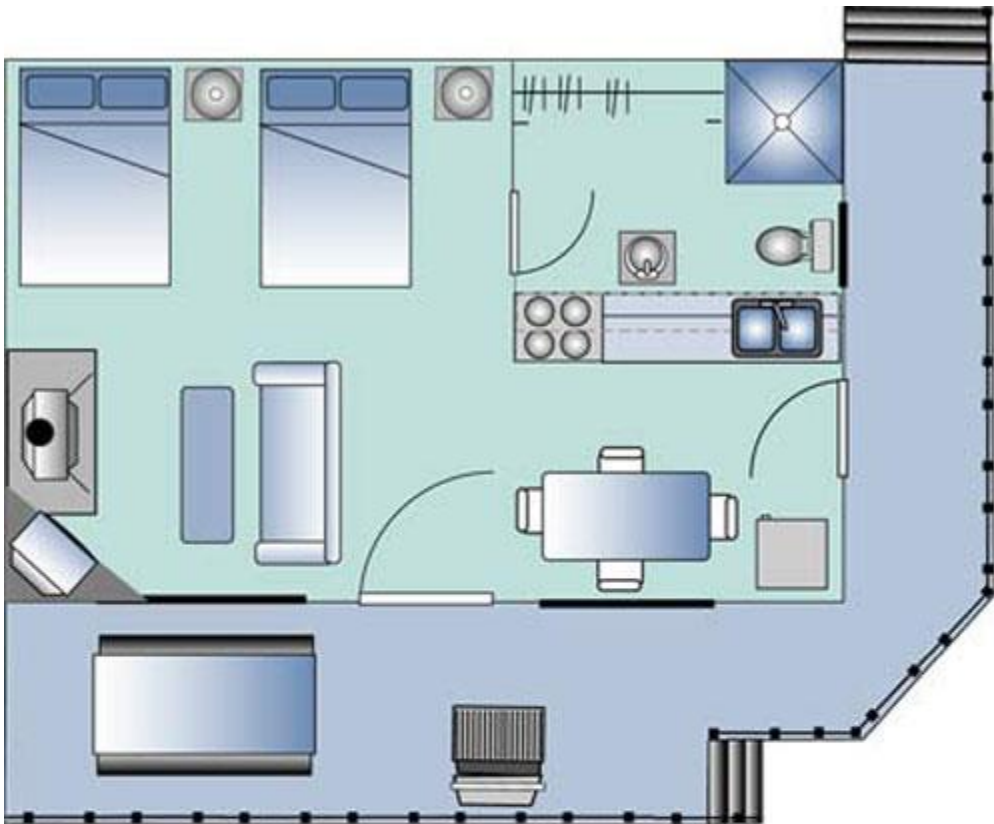

Studio Cabin Details

Interior

Interior

Interior

Kitchen

Lake View From Patio

Exterior

- | | | | |
|---|--------------|---|----------------|
|  | Wood Stove |  | TV |
|  | Refrigerator |  | Barbecue |
|  | Lamp |  | Deck Space |
|  | Stairs |  | Interior Space |
|  | Railing | | |
|  | Hang Rail | | |

Floorplan