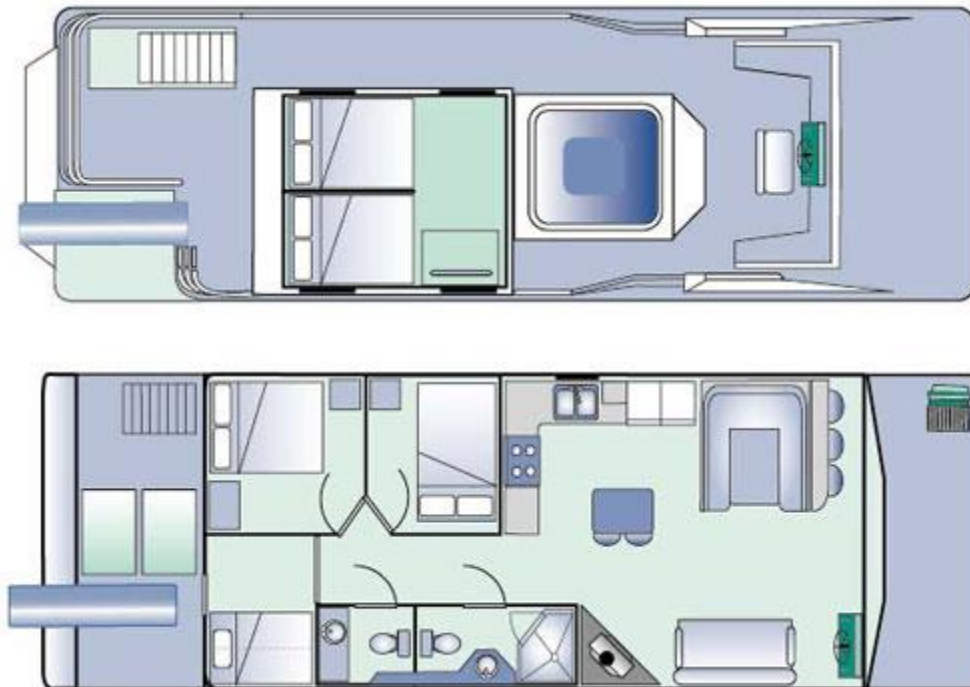

Ultimate Cruiser Houseboat Details

Right Exterior

Interior

Penthouse

Stateroom

Bathroom

Floorplan

Size

56' x 14' 8" 140 HP engine

110V Generator

Sleeping Arrangements (Sleeps 15)

2 Staterooms - Sleep 2 each

One Stateroom with double bed and single bunk - Sleeps 3

2 penthouse rooms - Sleep 2 each

Sofa converts into a bed - Sleeps 2